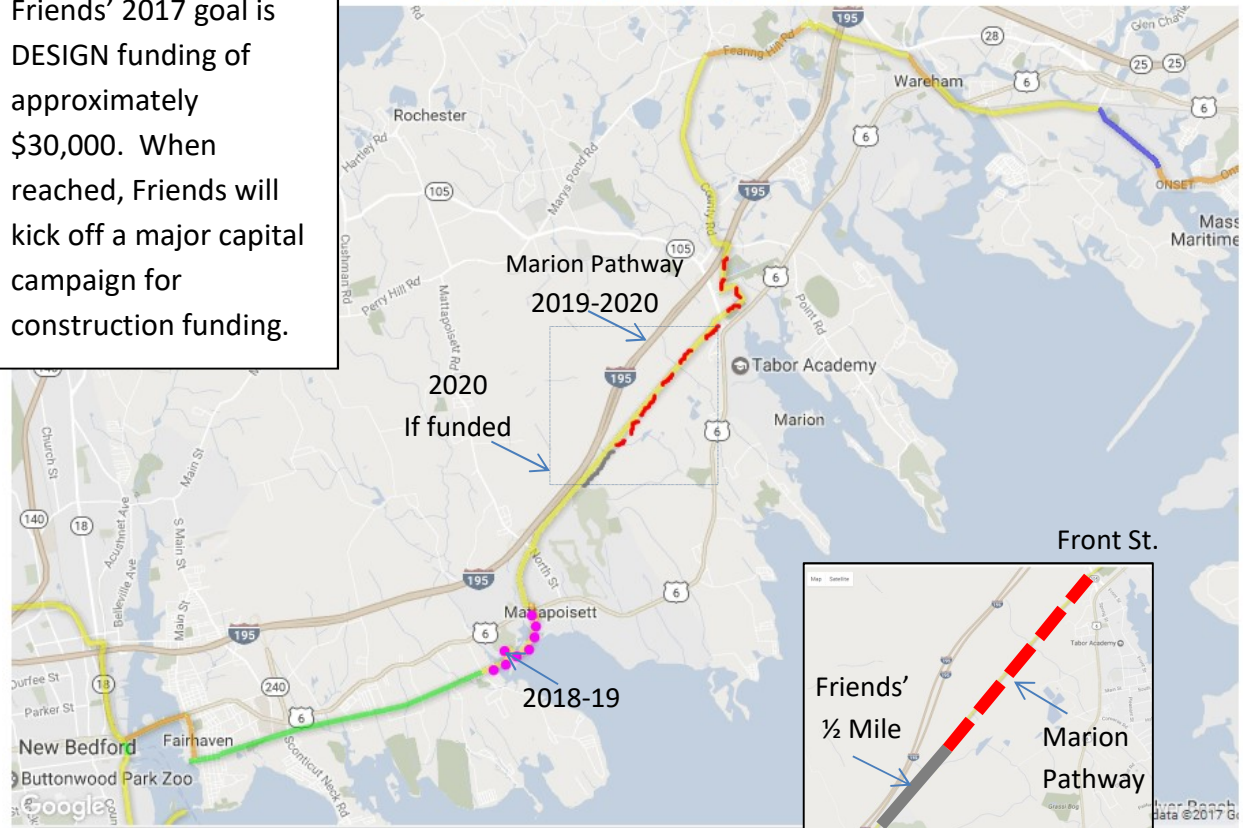

Friends' 2017 goal is DESIGN funding of approximately \$30,000. When reached, Friends will kick off a major capital campaign for construction funding.

South Coast Bikeway Map

2020
If funded

Marion Pathway
2019-2020

2018-19

Front St.

Friends' 1/2 Mile

Marion Pathway

Industrial Drive at Bay Club Drive